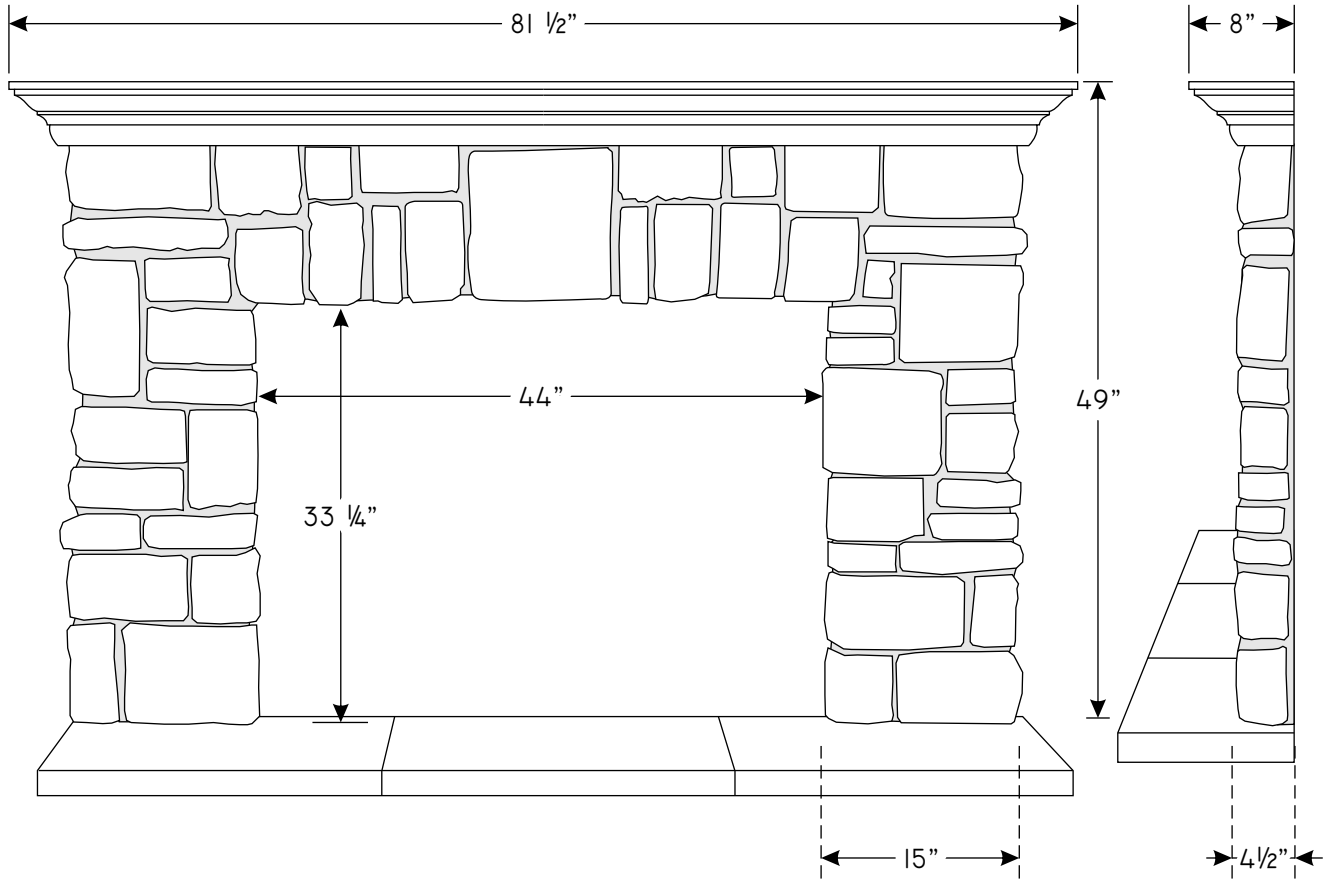

Country Series

Elk Ridge ☐ #4433

DRACME
CAST STONE FIREPLACE SURROUNDS

Toll Free Phone 1-877-990-8635
Telephone 1-450-649-9525
Toll Free Fax 1-877-990-8636
Fax 1-450-649-0543
sales@dracme.com

Note : These measurements can vary slightly

Shelf Options

- ☐ 81" Oak Mantle
- ☐ 81" Maple Mantle
- ☐ Without

Stone base Options

- ☐ Base (20" x 78" x 2")
- ☐ Without

Metal filler Options

- ☐ KIT 2 x (5"x40") + 1 x (6"x46")
- ☐ Without

OTHER NOTES :

FAX THIS FORM TO
1-877-990-8636

CONTACT NAME _____ PHONE _____
COMPANY _____ FAX _____
EMAIL ADDRESS: _____ PO# _____

Please visit
www.dracme.com
to view all models
and products